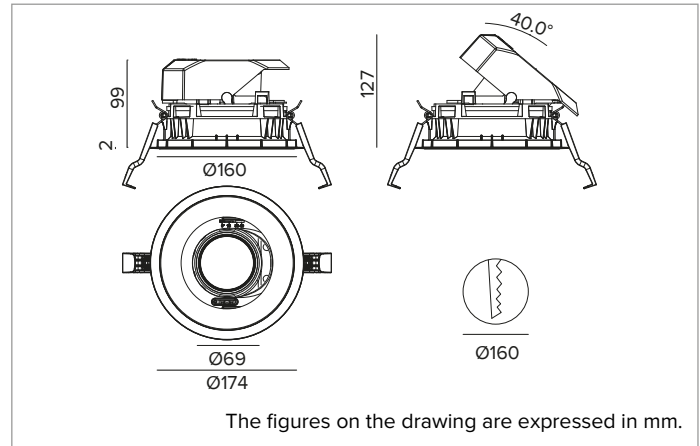

1T8647EL | CTEVO ARCHITECTURAL 160

Adjustable recessed LED projector in a trim version

		2700K	H(m)	D(m)	E _{max} (lx)
		Ra90		55°	
		Fixture Power	34W	1	1.04 3754
		Source Flux	3943lm	2	2.08 938
		Fixture Flux	2973lm	3	3.13 417
		Efficacy	87lm/W	4	4.17 235
TS1279	I _{max} =975cd/klm	I _{max}	3843cd	5	5.21 150

Optic: REFLECTOR

Beam angles: WFL

Optical efficiency: 75%

Fixture flux: 2973lm

Luminous efficacy: 87lm/W

Photobiological safety: Compliant with RG1 low risk group

MECHANICAL CHARACTERISTICS

Die-cast black painted anodised aluminium body and dissipator. Black colour cover. The optical unit can be adjusted up to 40° on the vertical plane with a mechanical beam locking system and a graduated scale, and 358° on the horizontal plane. Trim version with an integrated black ring.