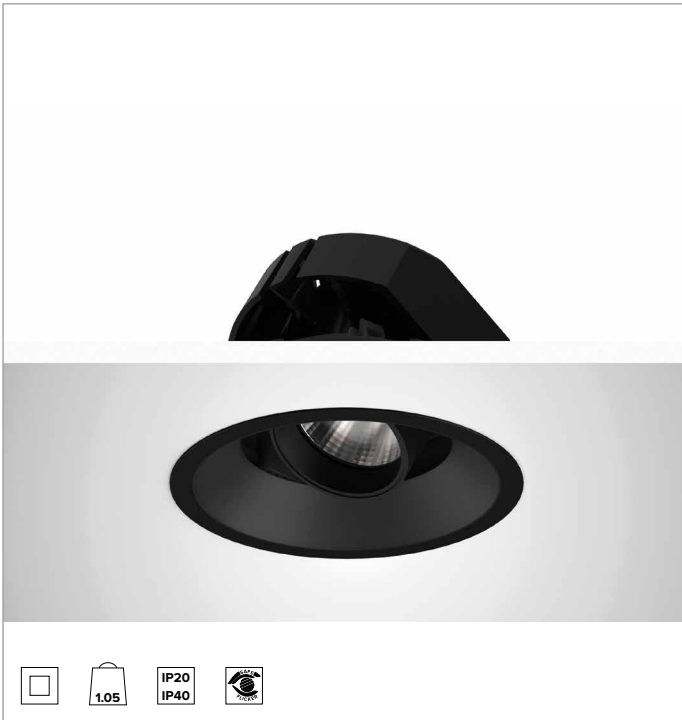

1T8647EL | CTEVO ARCHITECTURAL 160

Adjustable recessed LED projector in a trim version

		2700K	H(m)	D(m)	E _{max} (lx)
		Ra90		55°	
		Fixture Power	34W	1	1.04 3754
		Source Flux	3943lm	2	2.08 938
		Fixture Flux	2973lm	3	3.13 417
		Efficacy	87lm/W	4	4.17 235
TS1279	I _{max} =975cd/klm	I _{max}	3843cd	5	5.21 150

CCT nominal: 2700K

Lifetime (L80/B10): >50000h tq +25°C

ILLUMINOTECHNICAL CHARACTERISTICS

WFL - precision optics with a black silicone cut off ring. Version with a convex faceted highly reflective anodised aluminium reflector and a holographic diffusion filter. UGR<22 (EN 12464-1).

Optic: REFLECTOR

Beam angles: WFL

Optical efficiency: 75%

Fixture flux: 2973lm

Luminous efficacy: 87lm/W

Photobiological safety: Compliant with RG1 low risk group

MECHANICAL CHARACTERISTICS

Die-cast black painted anodised aluminium body and dissipator. Black colour cover. The optical unit can be adjusted up to 40° on the vertical plane with a mechanical beam locking system and a graduated scale, and 358° on the horizontal plane. Trim version with an integrated black ring.

Colour and finish: Deep black

Weight: 1.05Kg

Version: TRIM

Degree of protection: IP20 for recessed part

Degree of protection: IP40 for exposed part

ELECTRICAL CHARACTERISTICS

Integrated electronic ON-OFF driver.